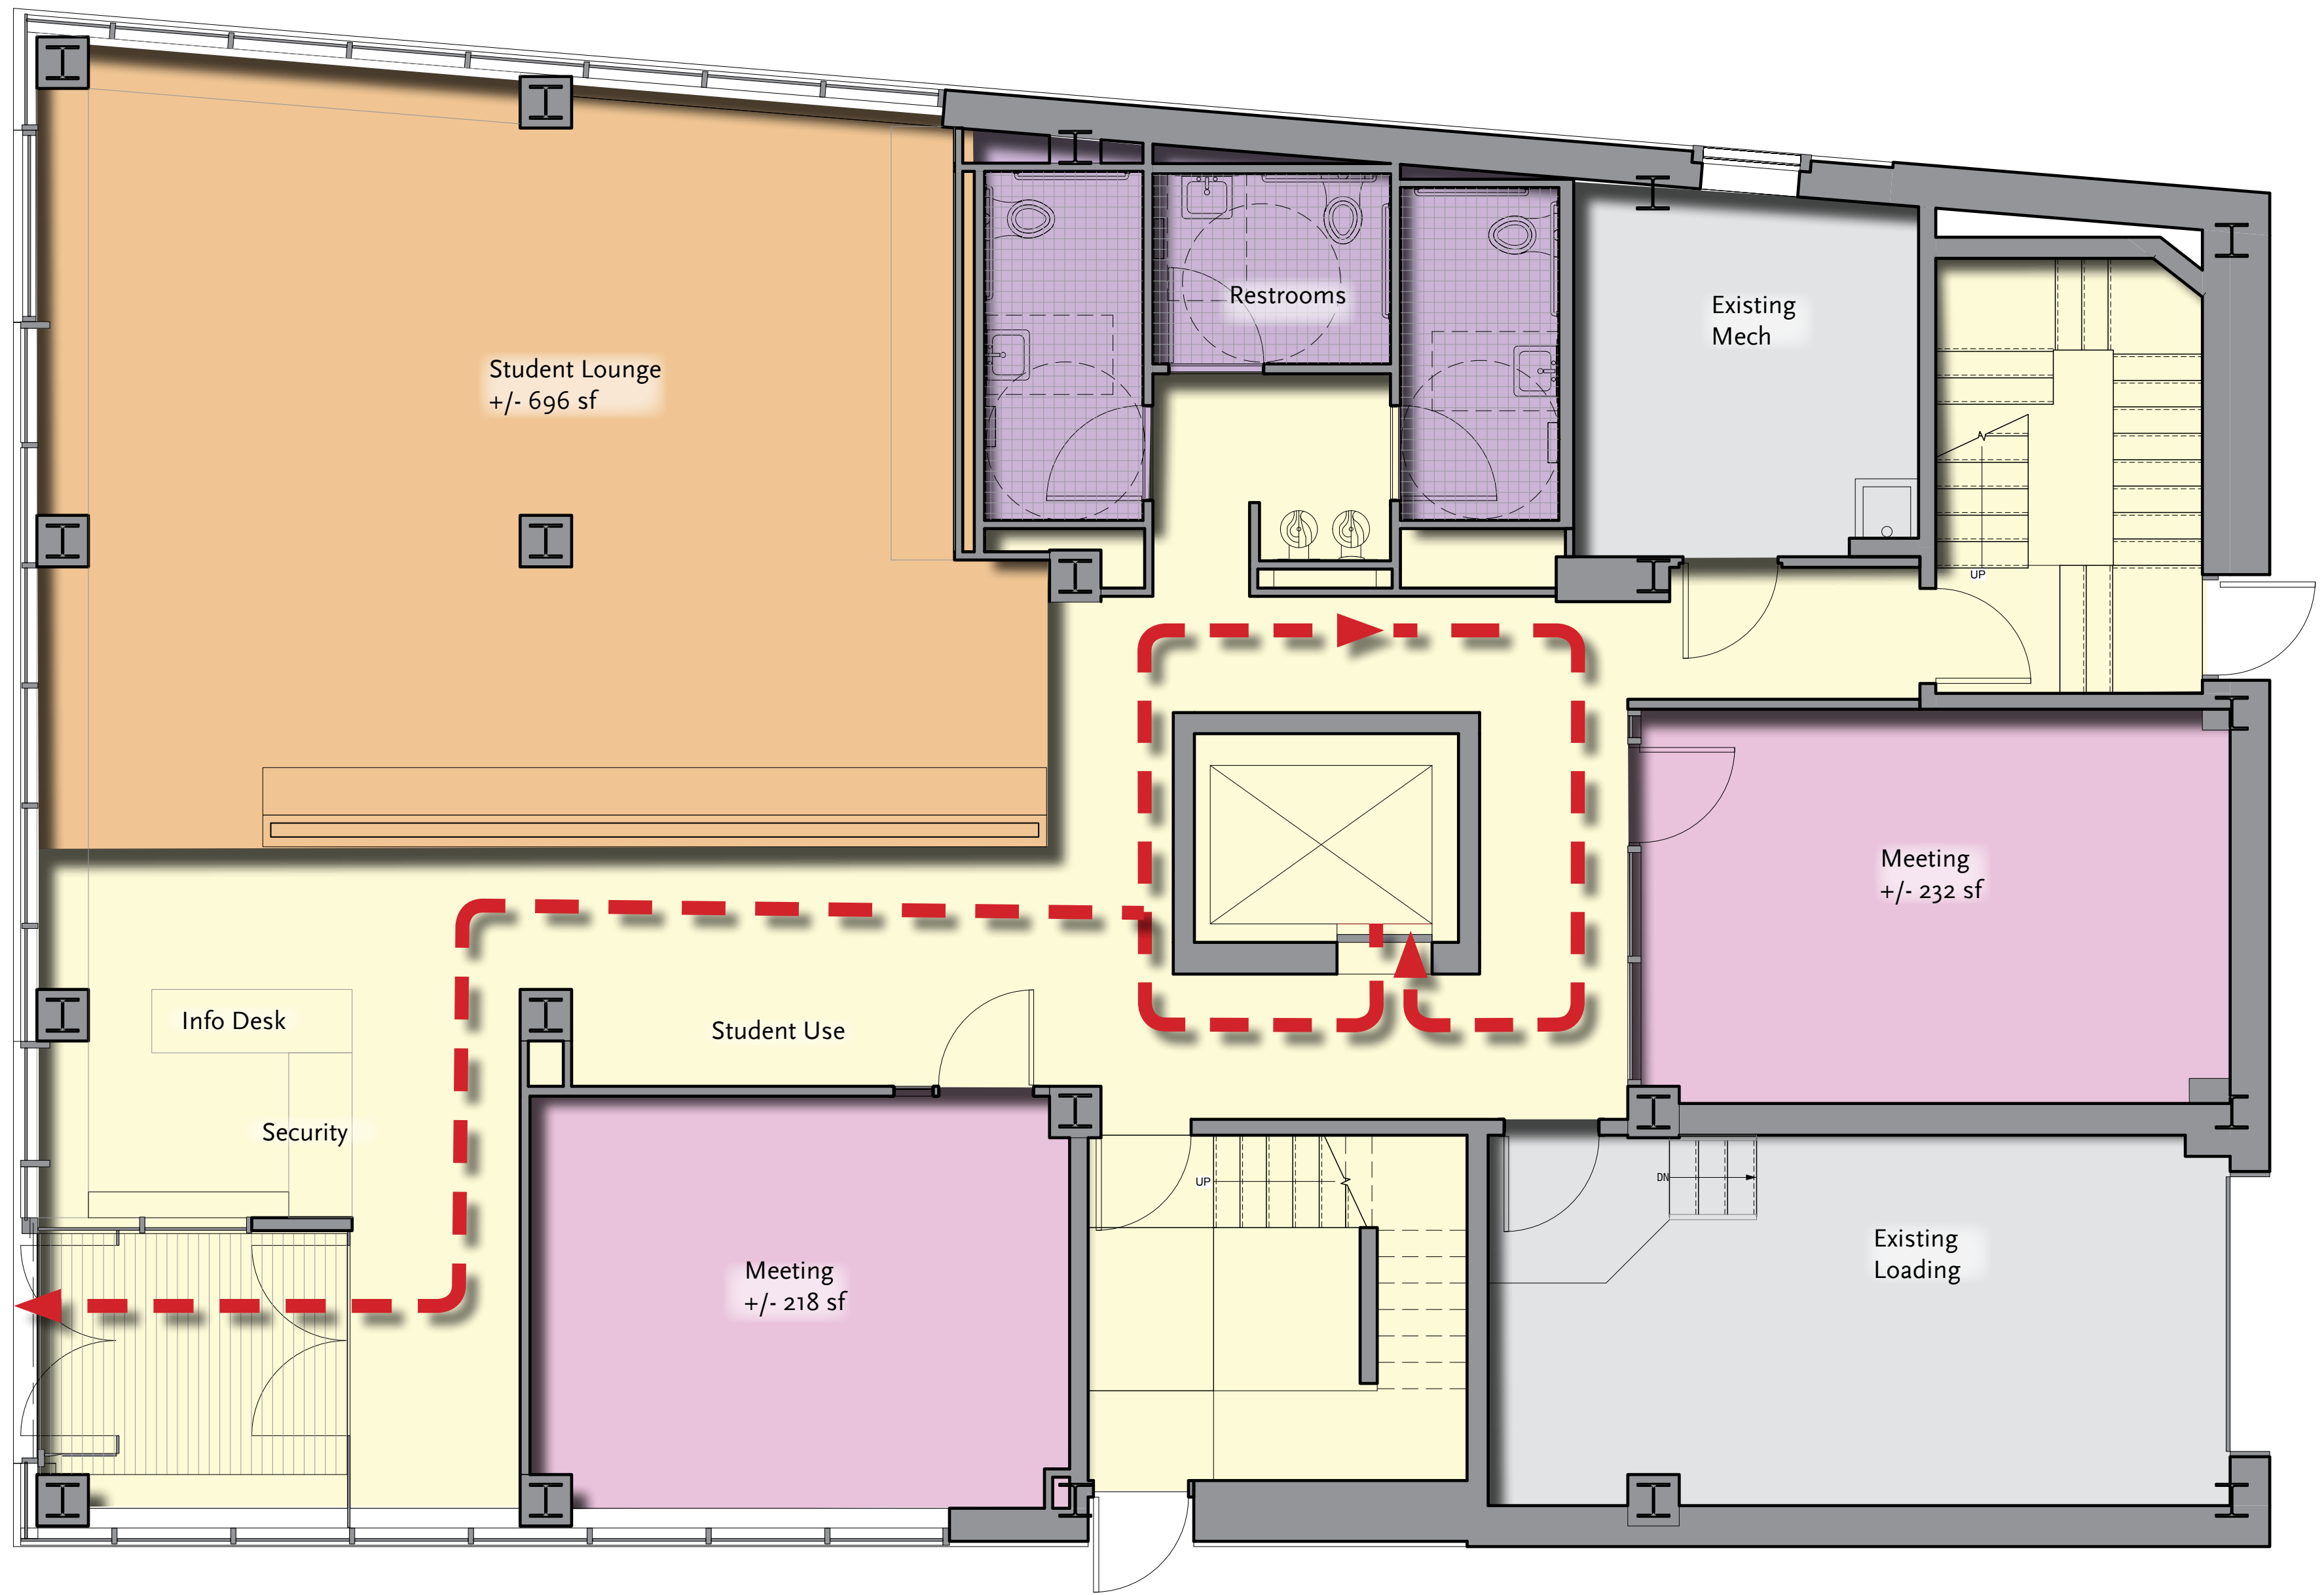

THE COMMONS

PROGRAMMING

Boston, MA

MARCH 27, 2018

FEATURE WALL

FLEXIBLE SEATING

MEETING ROOMS

AXON

PLAN

STUDENT STORAGE

CAFE SEATING

MOVABLE PANELS

VENDING/SNACK AREA

AXON

PLAN

THE HUB - FLEXIBLE MEETING PODS

EMERSONIAN WALL

AXON

PLAN

SPIRITUAL LIFE

AXON

CULTURAL CENTER MEETING ROOM

PLAN

CULTURAL CENTER - FLEXIBLE SEATING