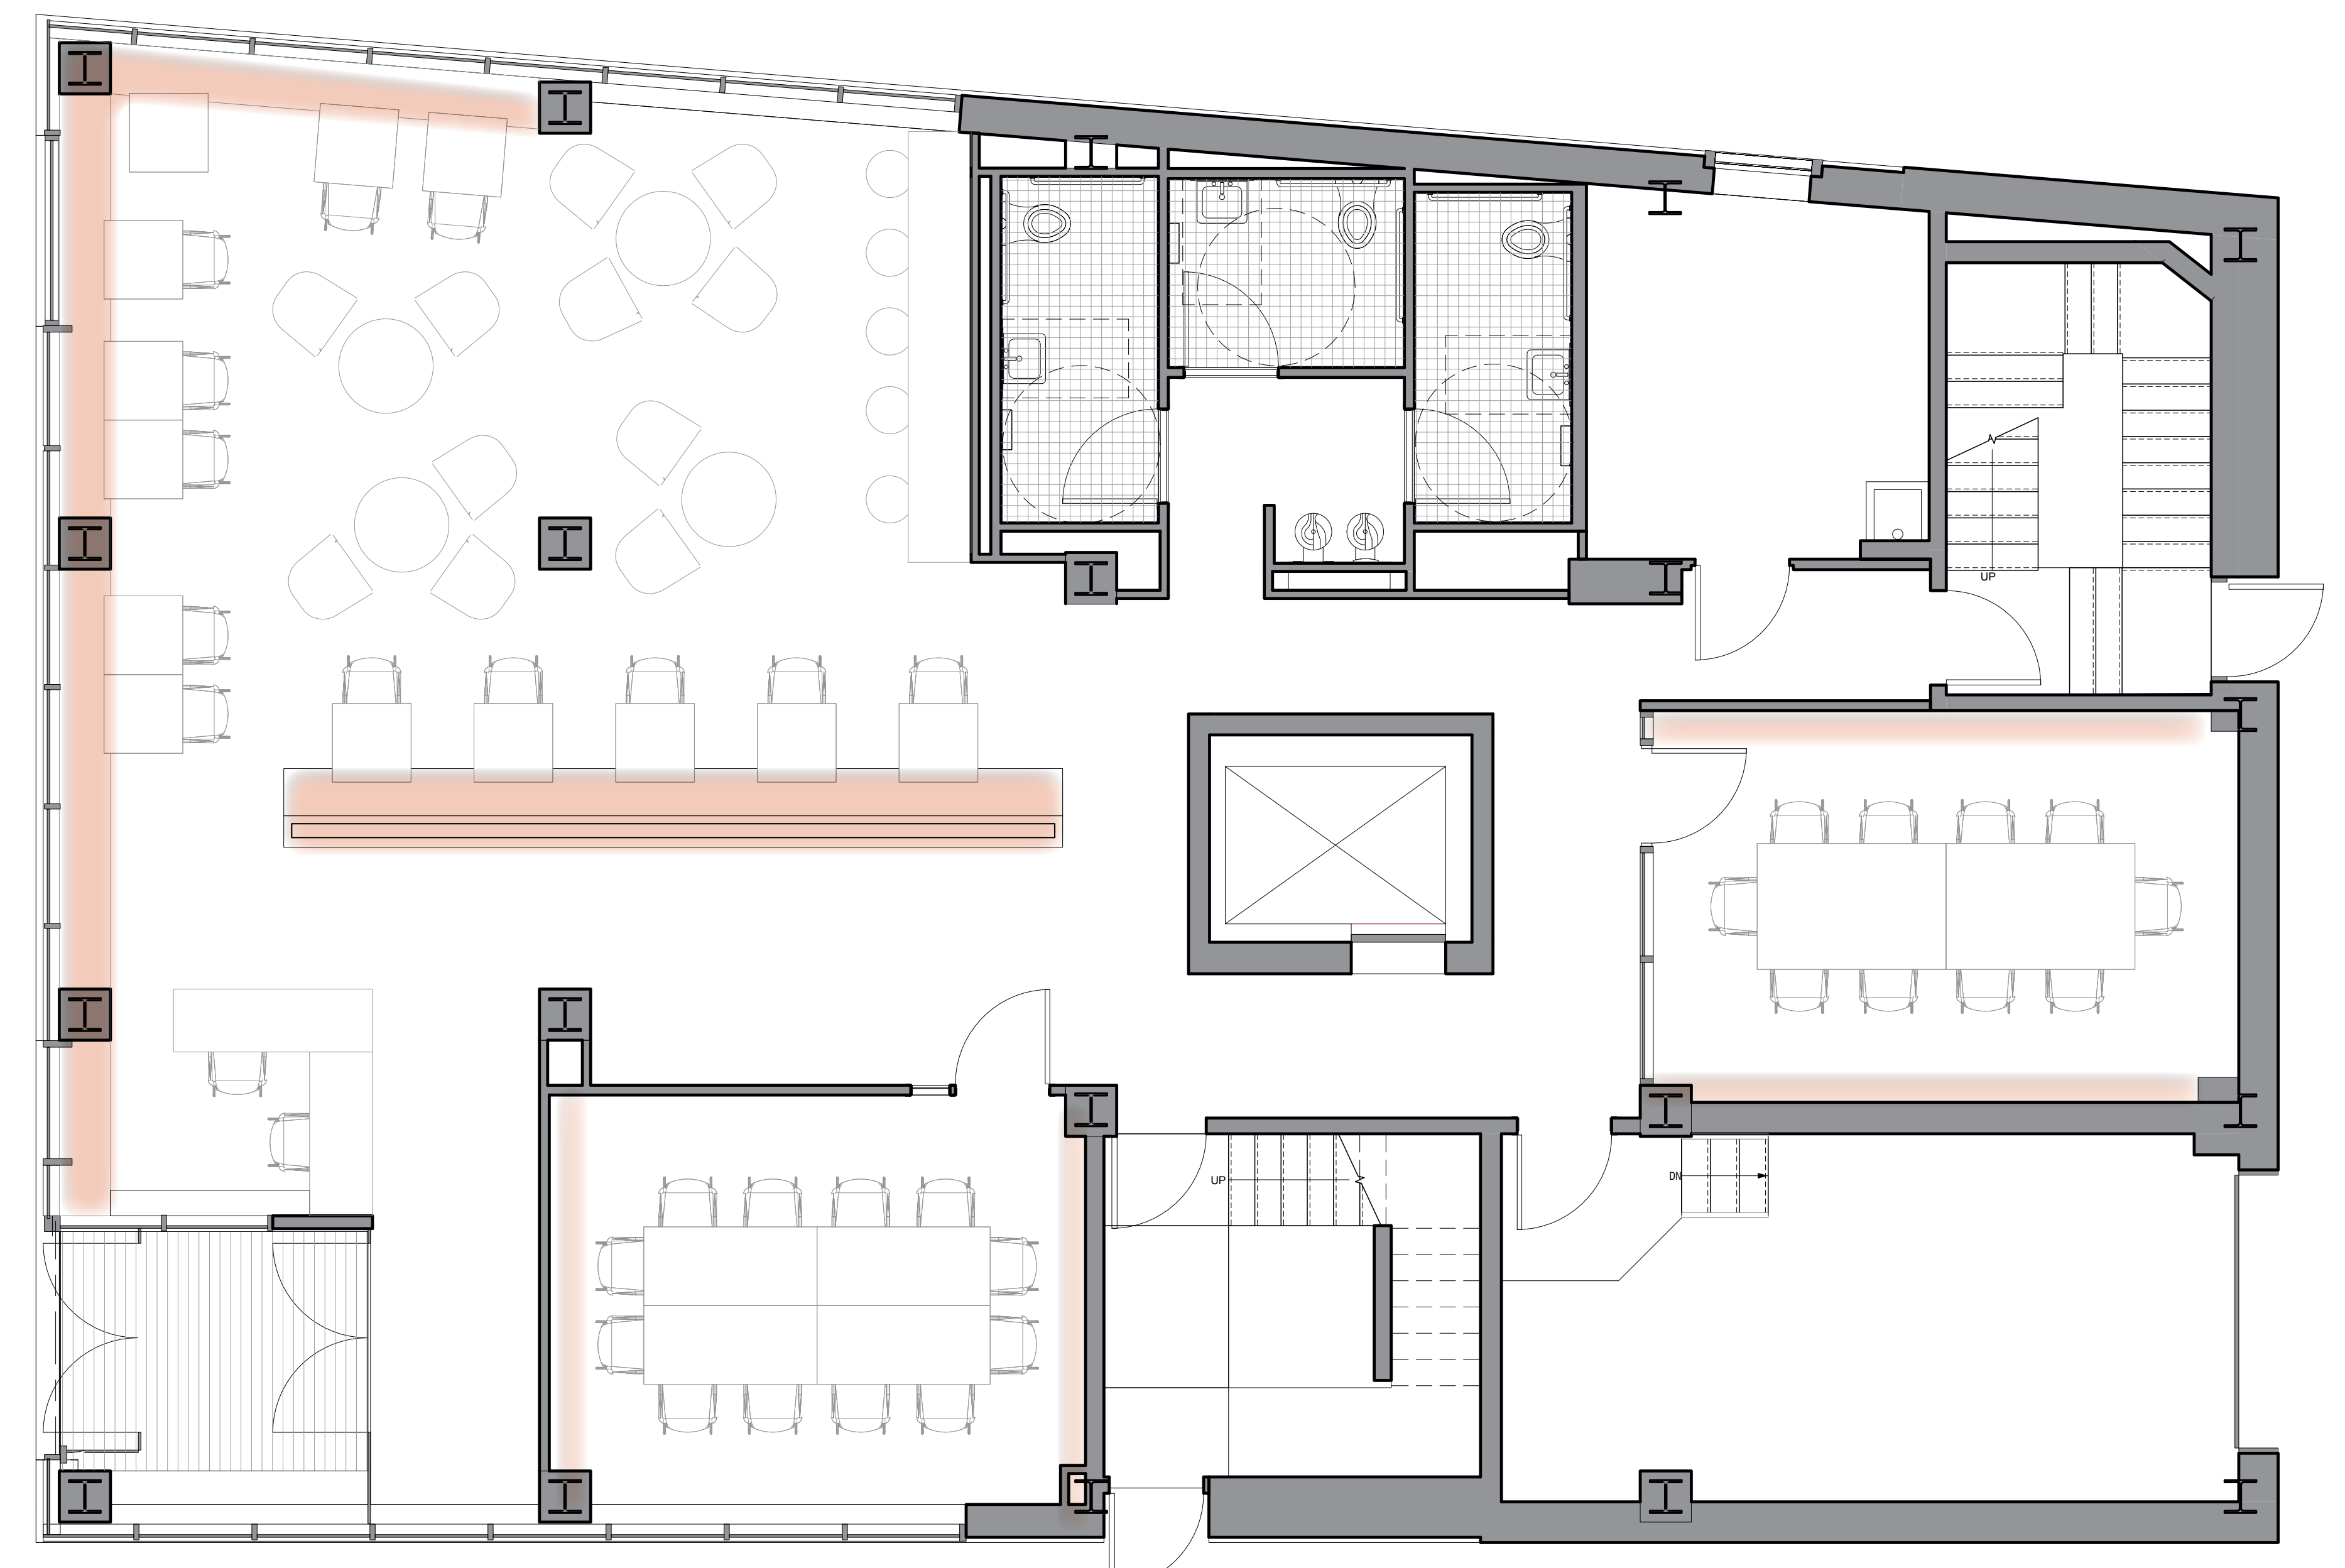

THE COMMONS

PROGRAMMING

Boston, MA

MARCH 27, 2018

FEATURE WALL

FLEXIBLE SEATING

MEETING ROOMS

AXON

PLAN

STUDENT STORAGE

CAFE SEATING

MOVABLE PANELS

VENDING/SNACK AREA

AXON

PLAN

THE HUB - FLEXIBLE MEETING PODS

EMERSONIAN WALL

AXON

PLAN

SPIRITUAL LIFE

AXON

CULTURAL CENTER MEETING ROOM

PLAN

CULTURAL CENTER - FLEXIBLE SEATING