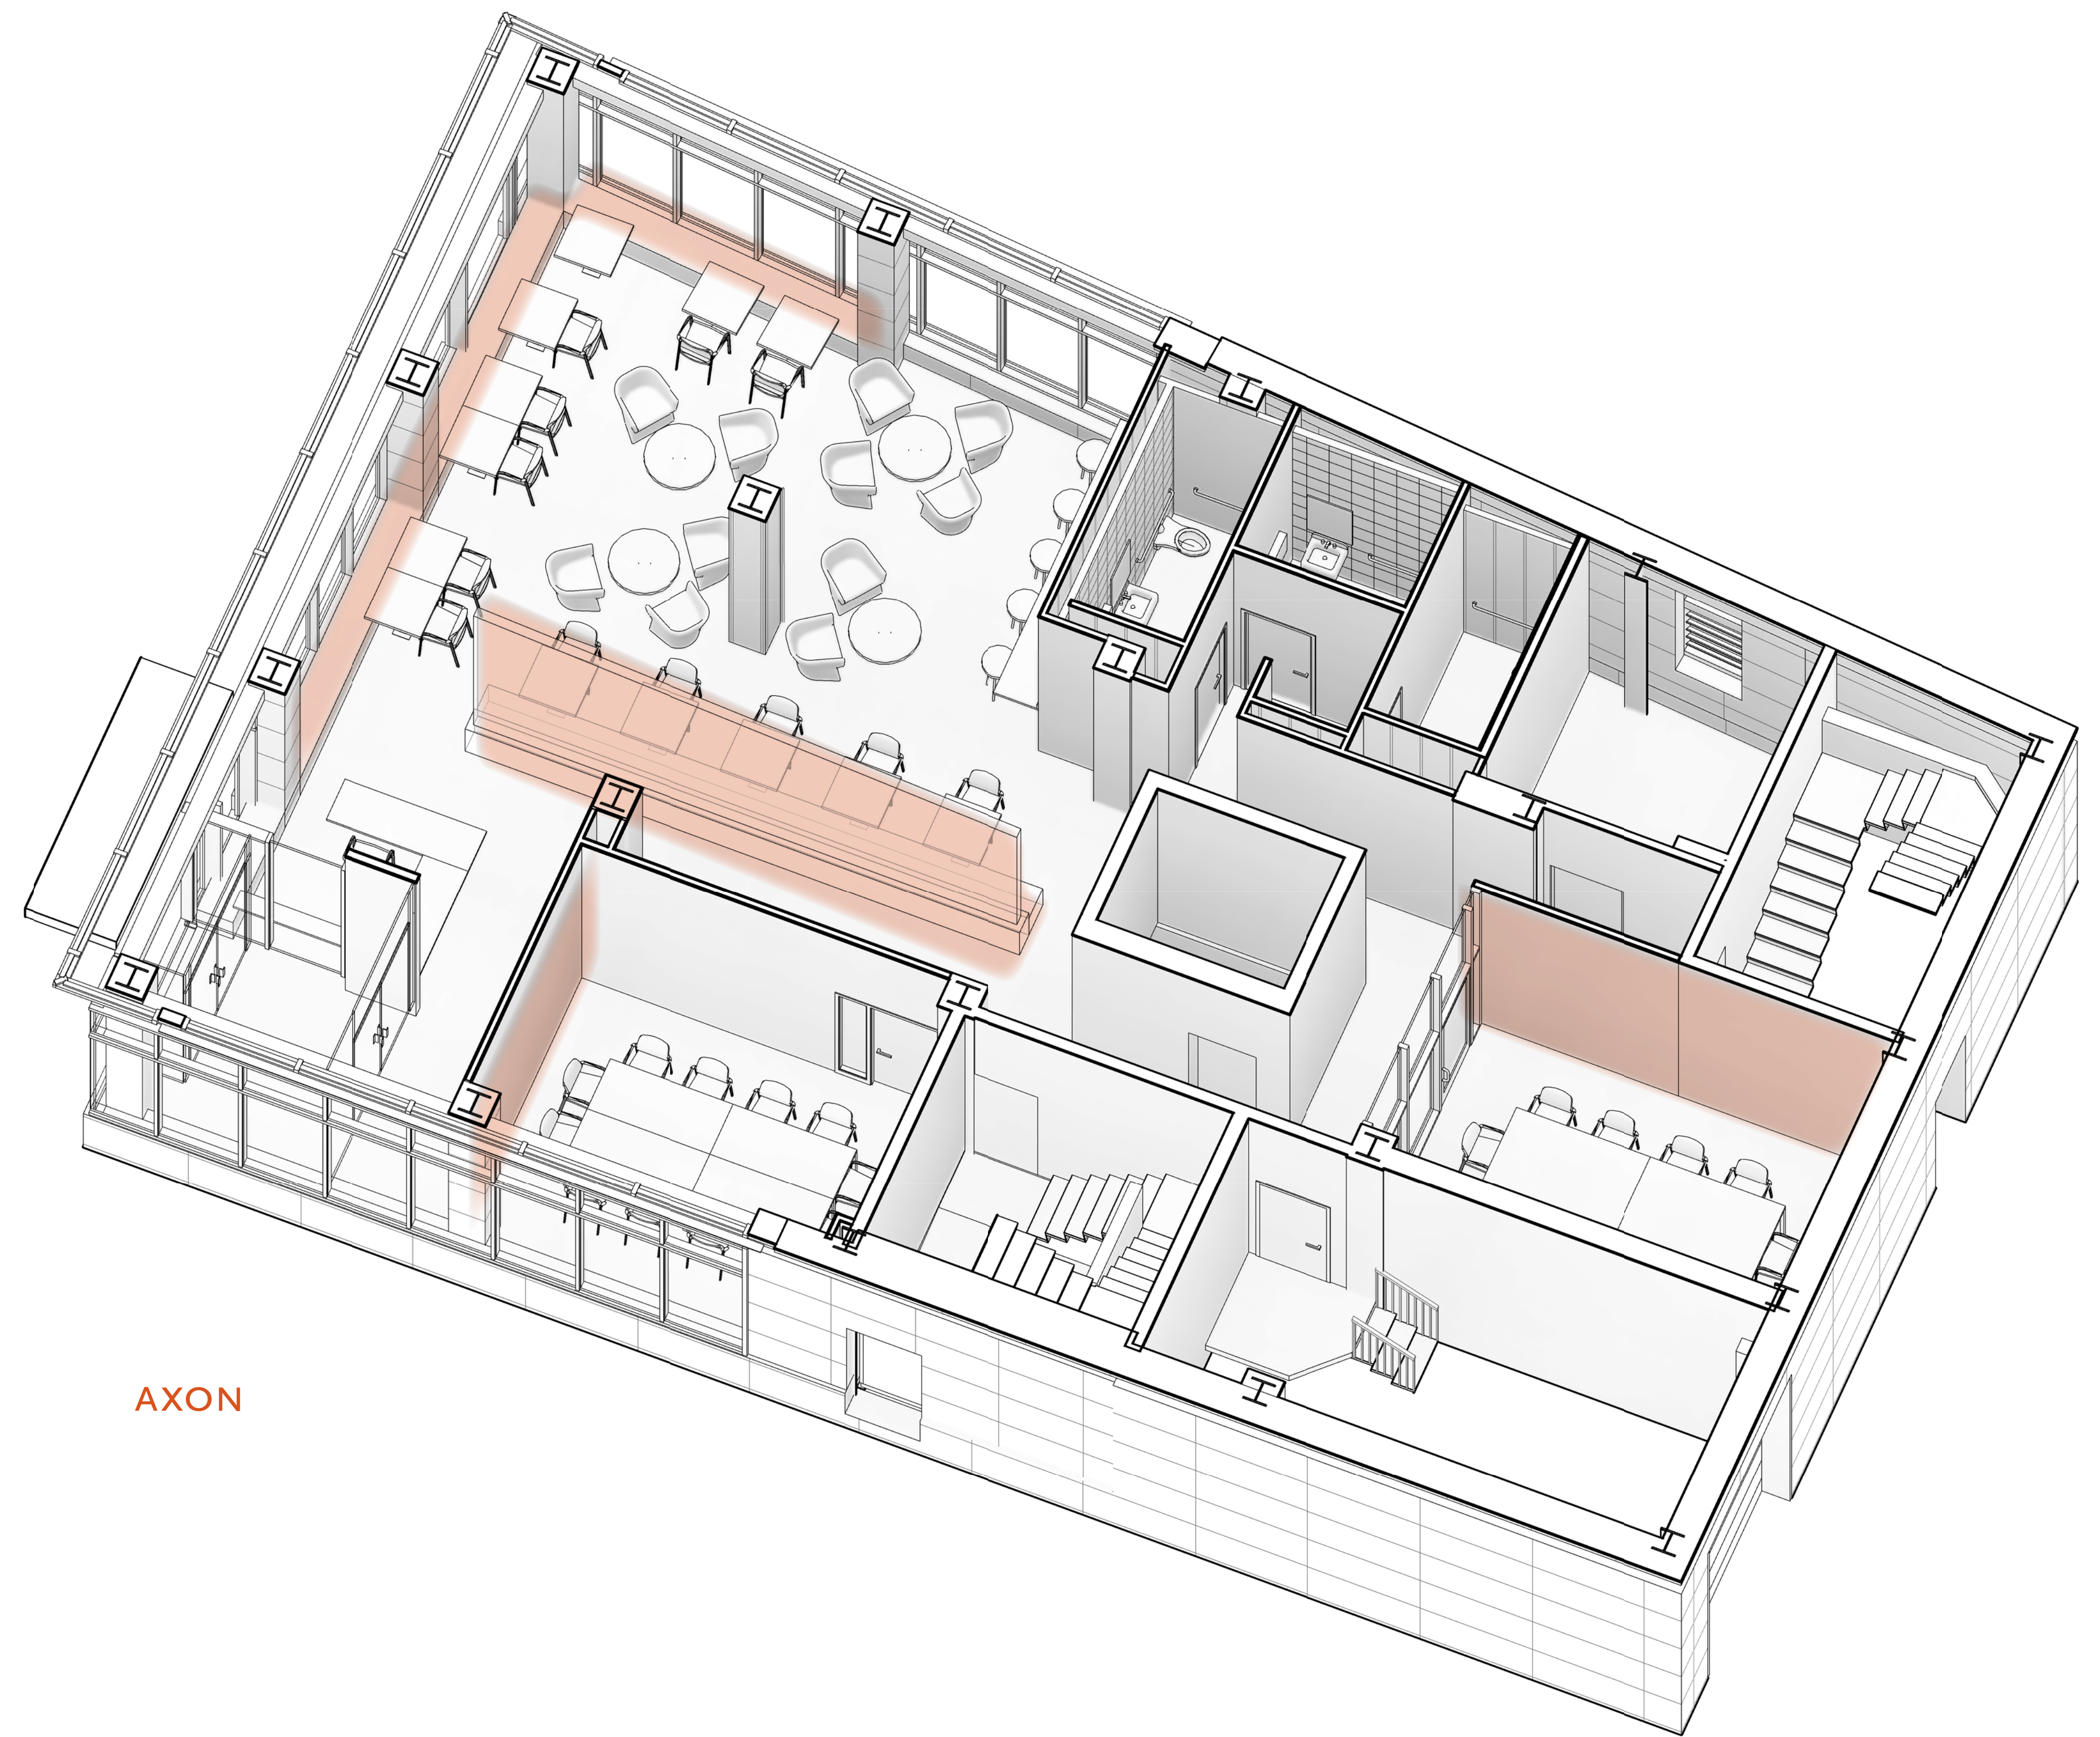

THE COMMONS

PROGRAMMING

Boston, MA

MARCH 27, 2018

FEATURE WALL

FLEXIBLE SEATING

MEETING ROOMS

AXON

PLAN

STUDENT STORAGE

CAFE SEATING

MOVABLE PANELS

VENDING/SNACK AREA

AXON

PLAN

THE HUB - FLEXIBLE MEETING PODS

EMERSONIAN WALL

AXON

PLAN

SPIRITUAL LIFE

AXON

CULTURAL CENTER MEETING ROOM

PLAN

CULTURAL CENTER - FLEXIBLE SEATING