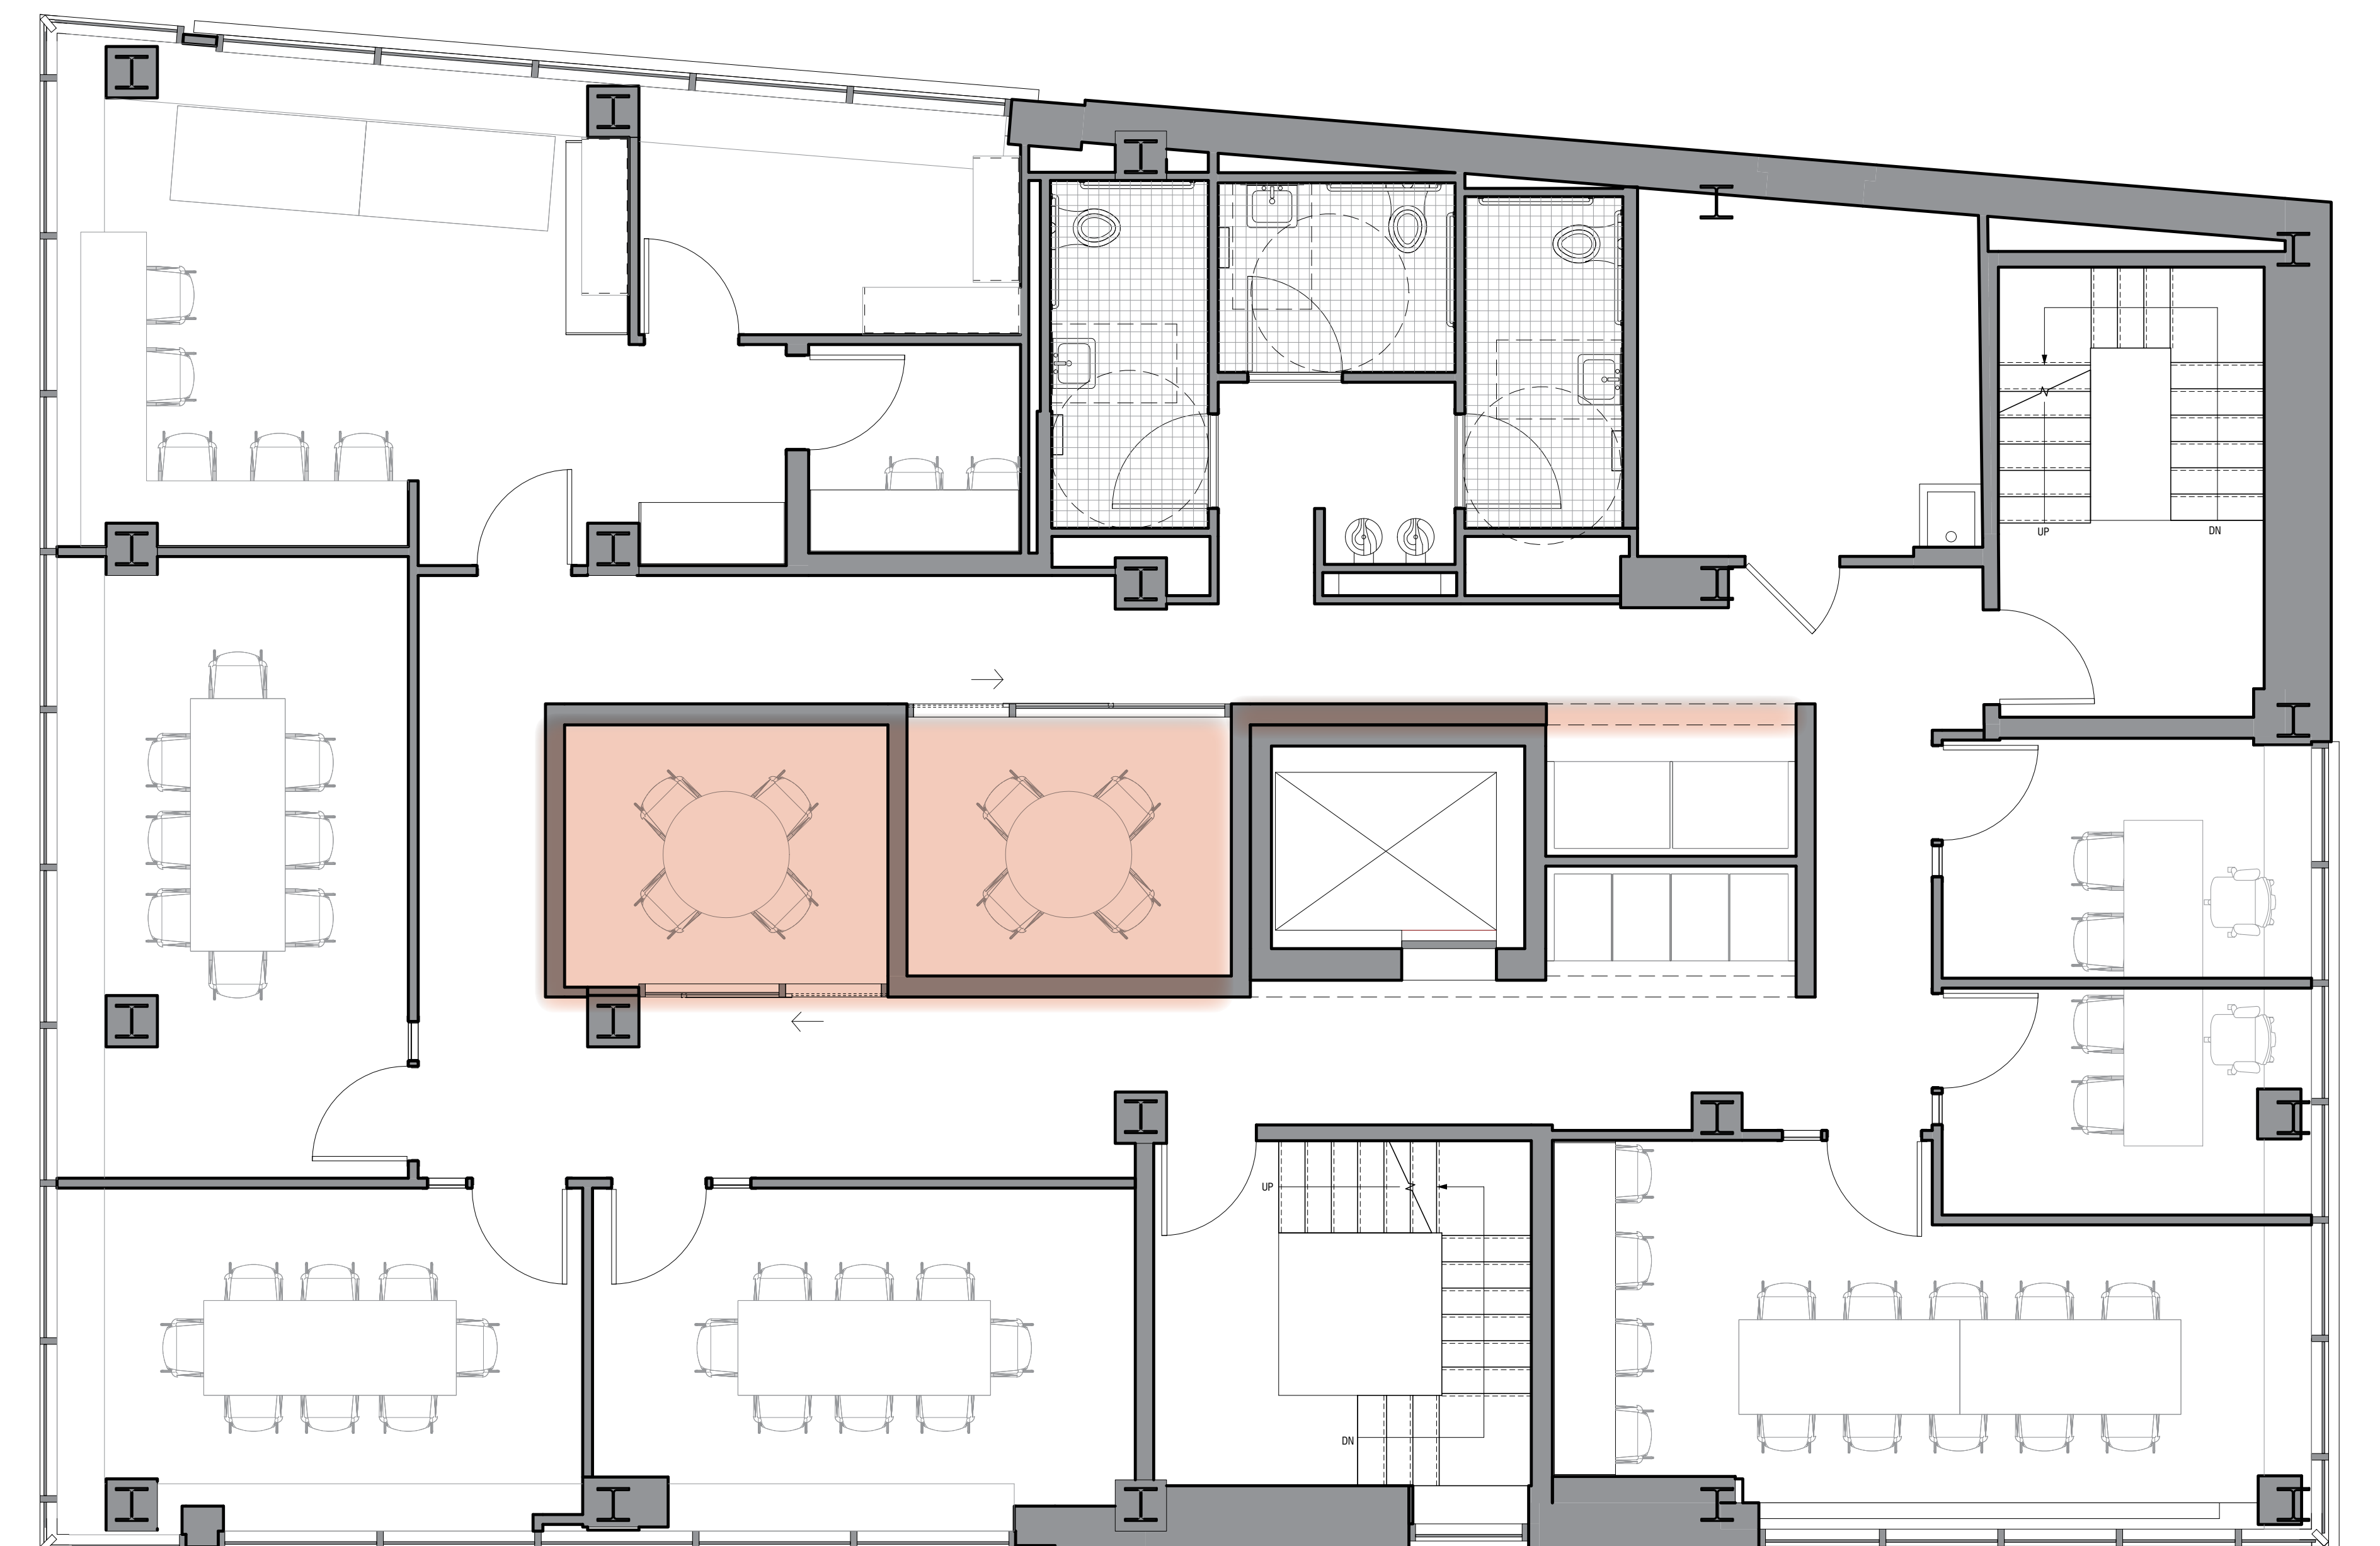

PLAN

STUDENT STORAGE

CAFE SEATING

MOVABLE PANELS

VENDING/SNACK AREA

AXON

PLAN

THE HUB - FLEXIBLE MEETING PODS

PANTONE 2695 C90 M100 Y10 K47 R51 G28 B84 #331C54	PANTONE 2735 C100 M95 Y0 K45 R28 G14 B82 #1C0E52	PANTONE 526 C76 M99 Y0 K0 R101 G45 B134 #652D86	PANTONE 3255 C55 M0 Y26 K0 R58 G214 B197 #3AD6C5	PANTONE 2995 C83 M11 Y0 K0 R0 G169 B224 #009AE0	PANTONE 1925 C0 M97 Y50 K0 R224 G0 B77 #E0004D	PANTONE 382 C28 M0 Y100 K0 R196 G214 B0 #C4D600	PANTONE 116 C0 M14 Y100 K0 R255 G205 B0 #FFCDD0	PANTONE 1665 C0 M73 Y98 K0 R252 G76 B2 #FC4C02
---	--	---	--	---	--	---	---	--

EMERSONIAN WALL

AXON

PLAN

SPIRITUAL LIFE

AXON

CULTURAL CENTER MEETING ROOM

PLAN

CULTURAL CENTER - FLEXIBLE SEATING