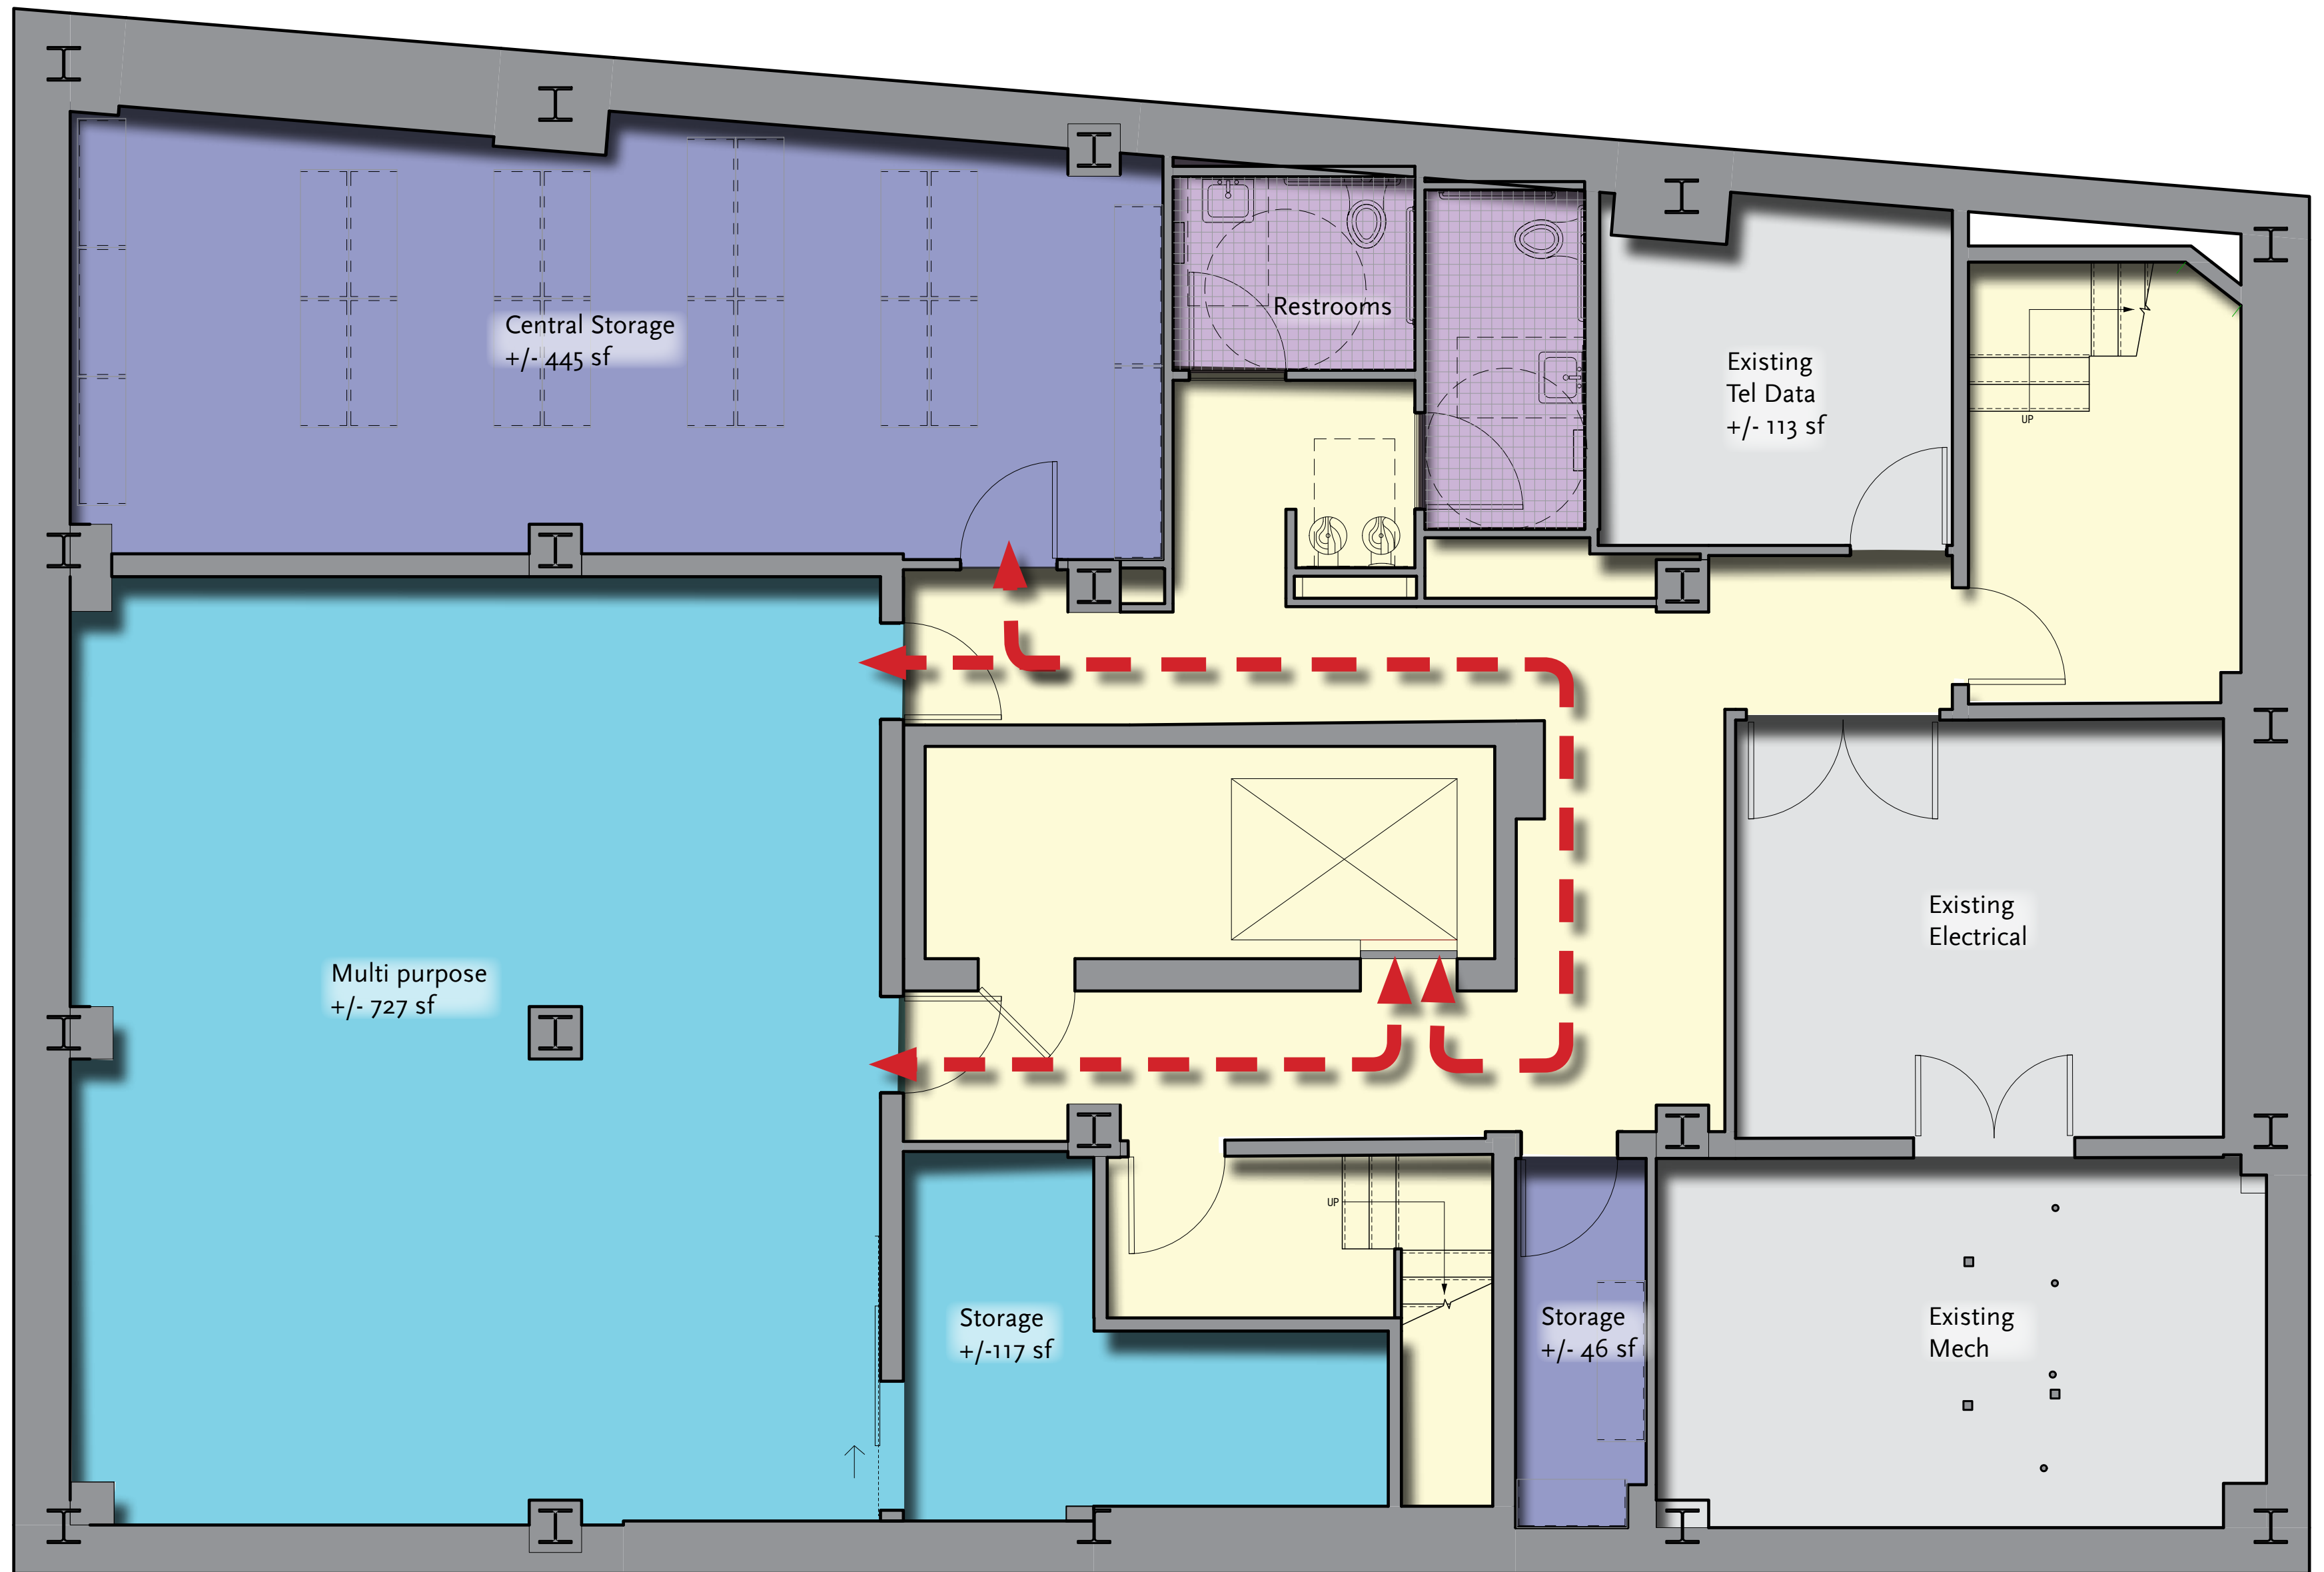

THE COMMONS

PROGRAMMING

Boston, MA

MARCH 27, 2018

FEATURE WALL

FLEXIBLE SEATING

MEETING ROOMS

AXON

PLAN

STUDENT STORAGE

CAFE SEATING

MOVABLE PANELS

VENDING/SNACK AREA

AXON

PLAN

THE HUB - FLEXIBLE MEETING PODS

EMERSONIAN WALL

AXON

PLAN

SPIRITUAL LIFE

AXON

CULTURAL CENTER MEETING ROOM

PLAN

CULTURAL CENTER - FLEXIBLE SEATING